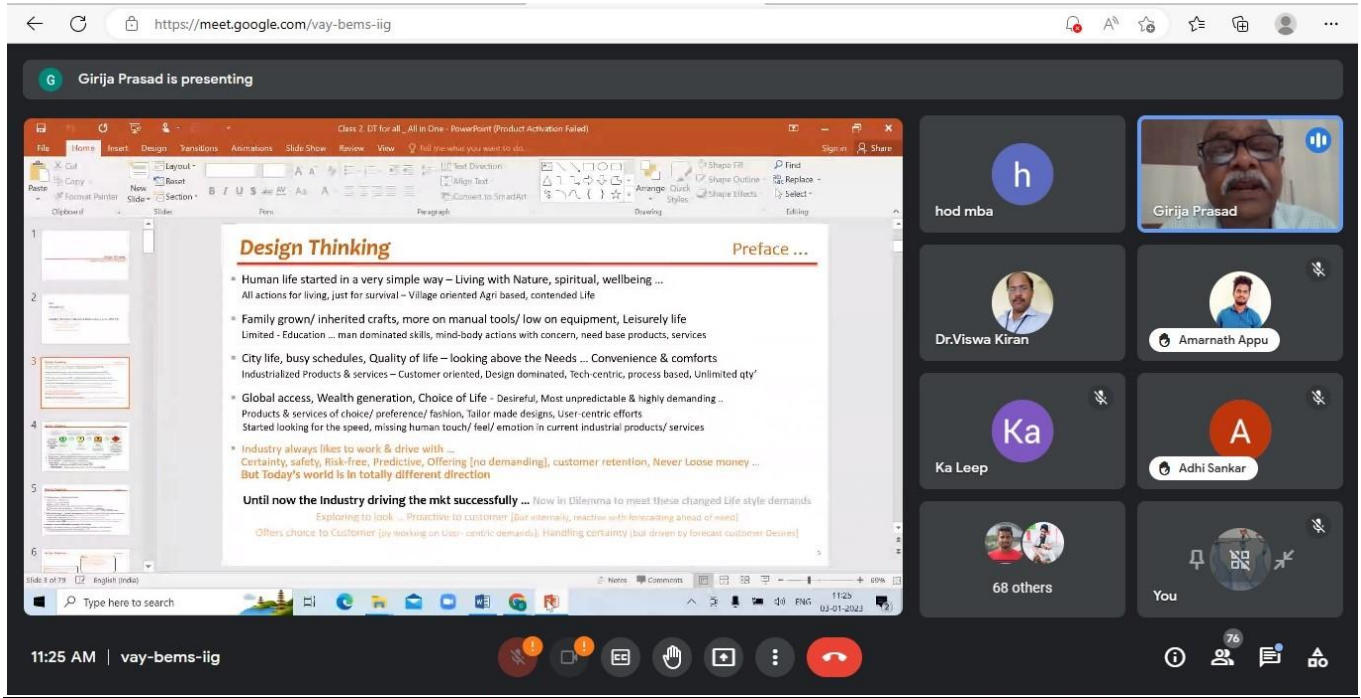

SREENIVASA INSTITUTE OF TECHNOLOGY AND MANAGEMENT STUDIES (AUTONOMOUS)

Institution's Innovation Council (IIC)

Academic Year 2022-23

Q2 Activities

S.No	Activities	Title	Mode	Date
1	IIC	Design thinking, critical thinking and Innovation Design	Online	20-12-2022
2	IIC	Process of Innovation Development, Technology Readiness Level (TRL); Commercialization of Lab Technologies & Tech-Transfer	Online	07-02-2023
3	Celebration	National Youth Day	Offline	12-01-2023
4	Self Driven	Research Strategies in Artificial Intelligence	Online	09-02-2023
5	Self Driven	MATLAB for Electrical Engineering Applications	Online	07-02-2023
6	MIC	Indian Innovation Ecosystem & Indian Education System	Online	11-01-2023
7	MIC	Leadership talk with chairman of (AICTE) All India Council of Technical education	Online	30-01-2023

SREENIVASA INSTITUTE OF TECHNOLOGY AND MANAGEMENT STUDIES (AUTONOMOUS)

Photo Gallery

A Workshop On “Design thinking, critical thinking and Innovation Design”

SREENIVASA INSTITUTE OF TECHNOLOGY AND MANAGEMENT STUDIES (AUTONOMOUS)

Expert Talk on “Process of Innovation Development, Technology Readiness Level (TRL); Commercialization of Lab Technologies & Tech-Transfer”

SREENIVASA INSTITUTE OF TECHNOLOGY AND MANAGEMENT STUDIES (AUTONOMOUS)